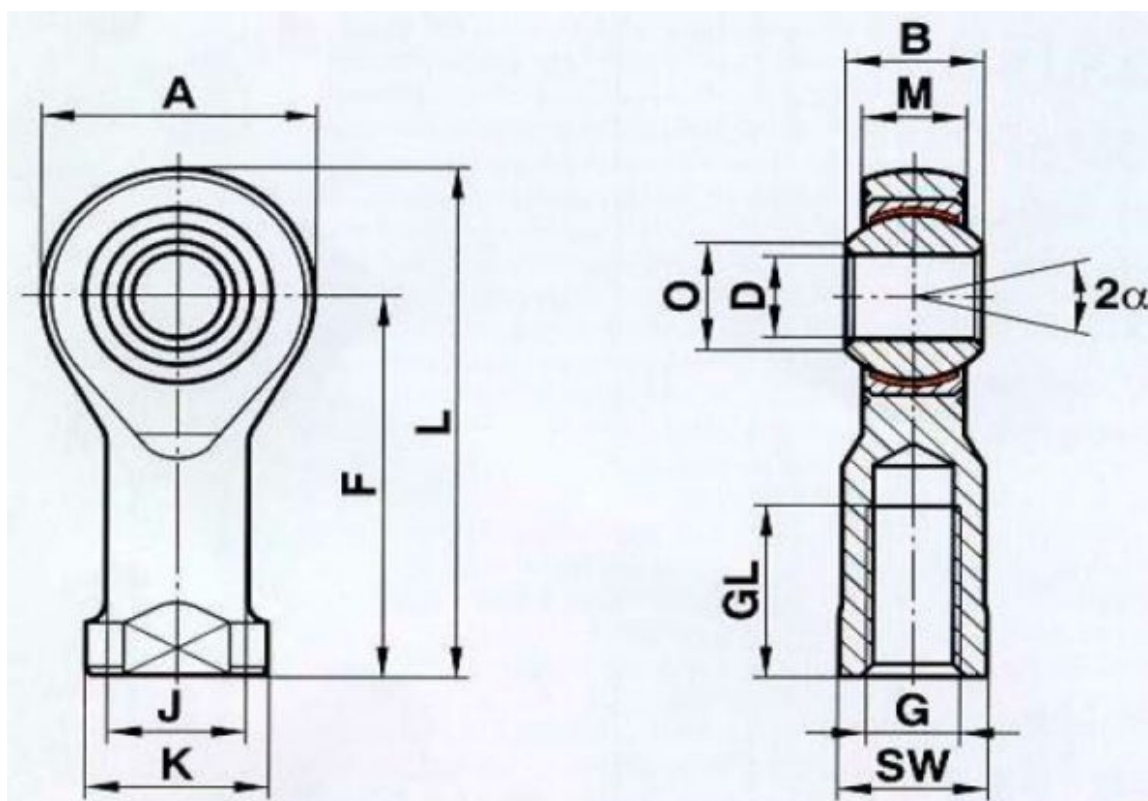

Data Sheet

Article number: 03800005407C

Description: Fluro rod end
GKIW 5

Measures

A = 18	M = 6
B = 8	SW = 9
F = 27	
G = M5	
GL = 10	
J = 8.5	
K = 11	
L = 36	